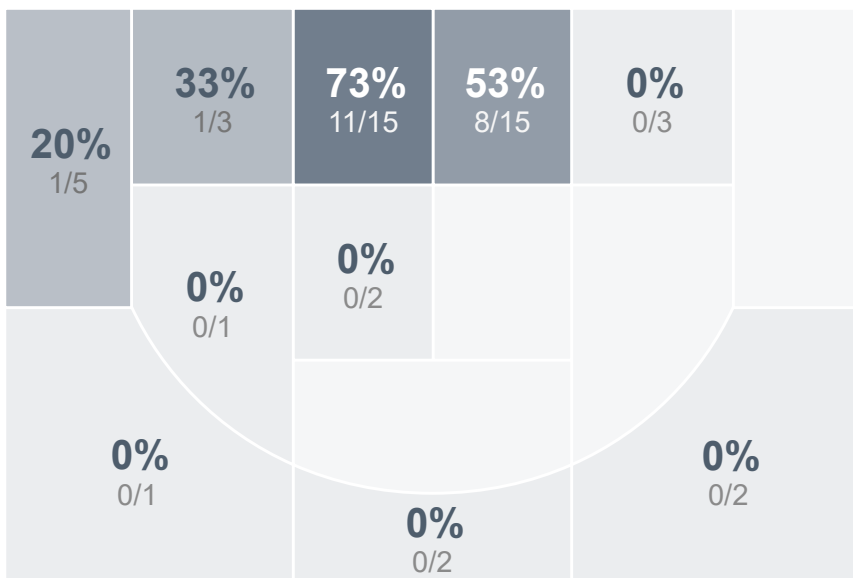

Box Score Report

EHS vs Marathon - Jan 17, 2023 - L 47-49

Period Stats

Team	1	2	Final
EHS	31	16	47
MHS	16	33	49

Run Graph

Team Stats

	EHS	MHS
Field Goal %	35.8%	42.9%
Effective Field Goal %	35.8%	43.9%
2FG Made/Attempted	19/46	20/39
2FG%	41.3%	51.3%
3FG Made/Attempted	0/7	1/10
3FG%	0.0%	10.0%
FT Made/Attempted	9/19	6/7
Free Throw Percentage	47.4%	85.7%
Points Per Possession	0.76	0.74
Transition Points	4	10
Points Off Turnovers	26	16
Second Chance Points	17	6
Points in the Paint	34	38
Offensive Rebounds	17	12
Defense Rebounds	14	21
Assists	9	9
Deflections	21	28
Steals	15	4
Blocks	1	3
Turnovers	17	26
Personal Fouls	10	19
Charges Taken	1	1

Girls' Varsity Basketball

Marathon

Girls' Varsity Basketball's Player Stats

Name	Pts	FG	3FG	FT	+/-	MINS	OREB	DREB	AST	DEFL	STL	BLK	TO	FOUL	CHG
#0 Taylor Lemmer	2	1/2	0/0	0/2	- 11	19	0	0	0	2	0	0	1	0	0
#3 Reagan Borchardt	18	9/18	0/2	0/0	- 1	31	4	3	2	3	1	1	5	3	1
#4 Olysta Baumann	3	0/2	0/0	3/4	+ 3	22	1	1	1	1	3	0	3	0	0
#5 Makayla Wirkus	11	4/11	0/0	3/5	- 7	22	4	3	0	4	5	0	1	1	0
#10 Morgan Schnelle	6	2/3	0/0	2/4	+ 5	29	2	1	5	4	0	0	3	1	0
#12 Leah Davis	0	0/8	0/5	0/0	- 4	28	1	2	1	2	3	0	3	2	0
#14 Amber Skrzypcak	3	1/4	0/0	1/2	- 1	18	2	0	0	2	2	0	0	1	0
#32 Maycie Yonker	4	2/5	0/0	0/2	+ 6	15	1	3	0	3	1	0	1	2	0