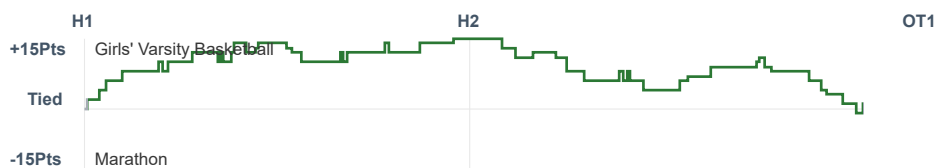

Box Score Report

EHS vs Marathon - Jan 17, 2023 - L 47-49

Period Stats

Team	1	2	Final
EHS	31	16	47
MHS	16	33	49

Run Graph

Team Stats

	EHS	MHS
Field Goal %	35.8%	42.9%
Effective Field Goal %	35.8%	43.9%
2FG Made/Attempted	19/46	20/39
2FG%	41.3%	51.3%
3FG Made/Attempted	0/7	1/10
3FG%	0.0%	10.0%
FT Made/Attempted	9/19	6/7
Free Throw Percentage	47.4%	85.7%
Points Per Possession	0.76	0.74
Transition Points	4	10
Points Off Turnovers	26	16
Second Chance Points	17	6
Points in the Paint	34	38
Offensive Rebounds	17	12
Defense Rebounds	14	21
Assists	9	9
Deflections	21	28
Steals	15	4
Blocks	1	3
Turnovers	17	26
Personal Fouls	10	19
Charges Taken	1	1

Girls' Varsity Basketball

Marathon

Girls' Varsity Basketball's Player Stats

Name	Pts	FG	3FG	FT	+/-	MINS	OREB	DREB	AST	DEFL	STL	BLK	TO	FOUL	CHG
#0 Taylor Lemmer	2	1/2	0/0	0/2	- 11	19	0	0	0	2	0	0	1	0	0
#3 Reagan Borchardt	18	9/18	0/2	0/0	- 1	31	4	3	2	3	1	1	5	3	1
#4 Olysta Baumann	3	0/2	0/0	3/4	+ 3	22	1	1	1	1	3	0	3	0	0
#5 Makayla Wirkus	11	4/11	0/0	3/5	- 7	22	4	3	0	4	5	0	1	1	0
#10 Morgan Schnelle	6	2/3	0/0	2/4	+ 5	29	2	1	5	4	0	0	3	1	0
#12 Leah Davis	0	0/8	0/5	0/0	- 4	28	1	2	1	2	3	0	3	2	0
#14 Amber Skrzypcak	3	1/4	0/0	1/2	- 1	18	2	0	0	2	2	0	0	1	0
#32 Maycie Yonker	4	2/5	0/0	0/2	+ 6	15	1	3	0	3	1	0	1	2	0