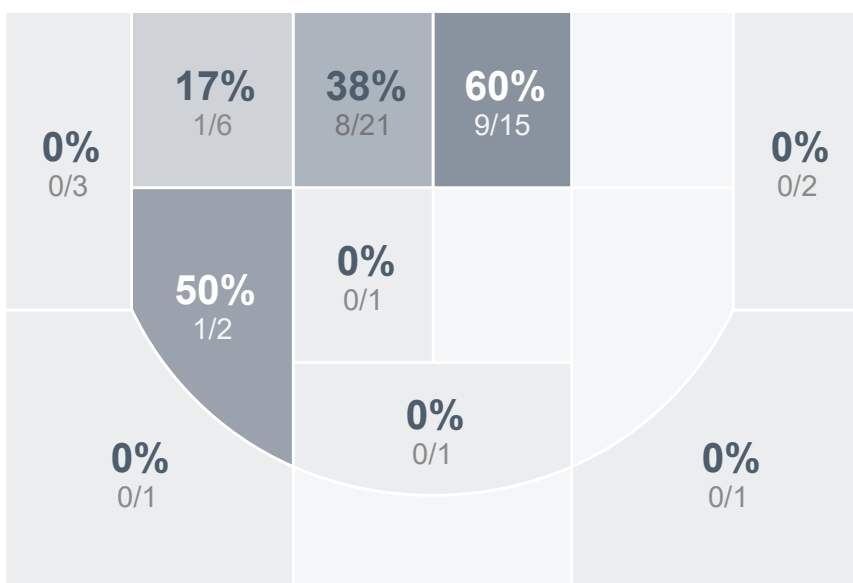

Girls' Varsity Basketball