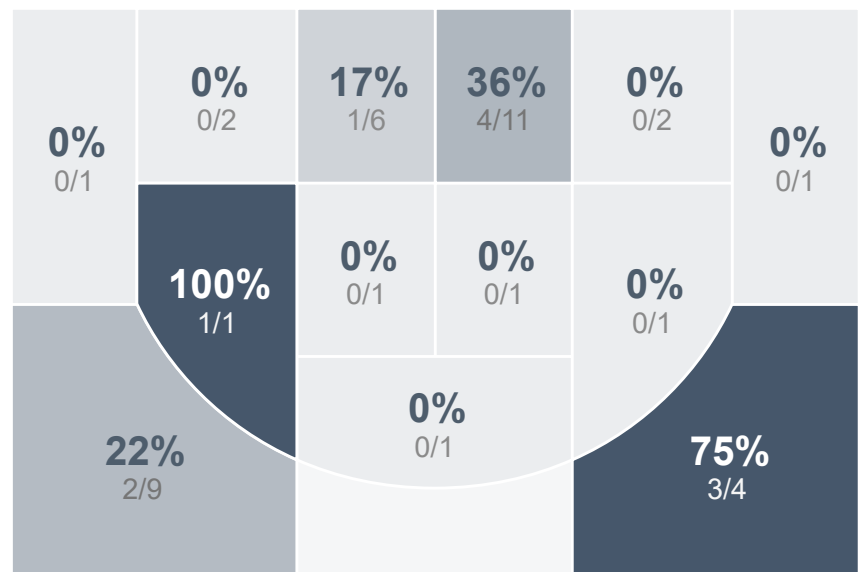

Rib Lake High School