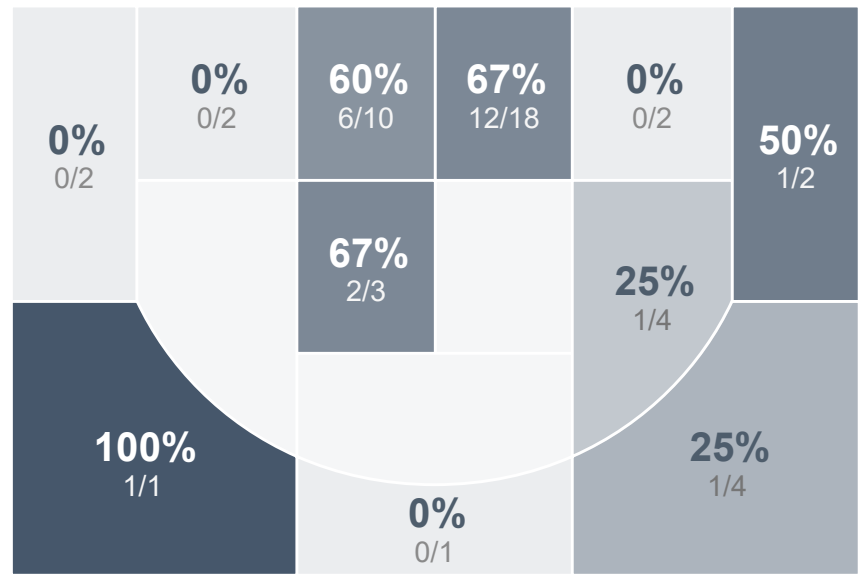

Girls' Varsity Basketball